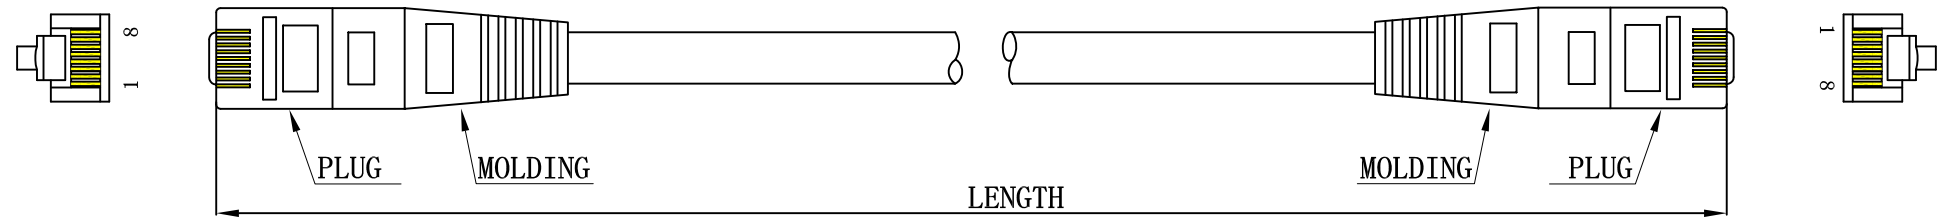

Marking: CAT5E U/UTP 24AWGX4P PATCH ANSI/TIA-568-C.2 & ISO/IEC 11801 ED.2 & EN
 <FP1265> 50288-6-2 FOR GIGABIT ETHERNET

| | |
|--------------|-------------|
| orange 2 | green 3 |
| white/orange | white/green |
| blue 1 | brown 4 |
| white/blue | white/brown |

| PA/R | PINOUT | | |
|------|------------|---------|------------|
| | P1 (T568B) | WIRE | P2 (T568B) |
| 1 | 1 | WHT/ORG | 1 |
| | 2 | ORG | 2 |
| 2 | 3 | WHT/GRN | 3 |
| | 6 | GRN | 6 |
| 3 | 4 | BLU | 4 |
| | 5 | WHT/BLU | 5 |
| 4 | 7 | WHT/BRN | 7 |
| | 8 | BRN | 8 |

| | |
|--------|------------------------|
| Wire | CAT. 5E U/UTP 24AWG*4P |
| Plug | YU-01 8P8C Gold Flush |
| Length | XX |
| Color | XX |

| | | | |
|-------------|----------|--------|---------|
| Key Size | △ | 3RD | ⊕ |
| Length (mm) | Critical | Normal | General |
| 0-15 | ±0.05 | ±0.10 | ±1.0 |
| 15-60 | ±0.10 | ±0.20 | |
| 60-150 | ±0.15 | ±0.35 | ±1.5 |
| 150-350 | ±0.20 | ±0.50 | |
| 350-1000 | ±0.40 | ±0.65 | ±2.0 |

| | | | |
|-------------|---|-------------------------------------|-------------------------------------|
| Part No. | 67 XXXX | | |
| Description | CAT.5E U/UTP W/O CROSS 24WAG*4P YU-01 L-846 | | |
| UNIT | mm | APPROVAL 研發課 2014.10.23 覃鏡 | CHECKER 研發課 2014.10.23 蔡秀云 |
| PAGE | 1/1 | DRAWER | |
| Draw.No. | 8 | Sally | |