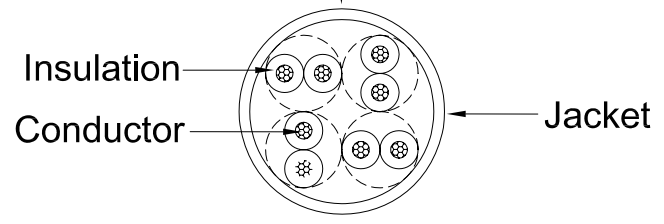

orange 2	green 3
white/orange	white/green
blue 1	brown 4
white/blue	white/brown

PA/R	PINOUT		
	P1 (T568B)	WIRE	P2 (T568B)
1	1	WHT/ORG	1
	2	ORG	2
2	3	WHT/GRN	3
	6	GRN	6
3	4	BLU	4
	5	WHT/BLU	5
4	7	WHT/BRN	7
	8	BRN	8

Conductor	Bare Copper 24AWG 7/0.18 ± 0.06mm
Insulation	Thickness: MIN at any point: 0.15mm MAX AVG: 0.25mm Diameter: 0.98 ± 0.06mm
Jacket	PVC Thickness: MIN at any point: 0.42mm MAX AVG: 0.48mm Diameter: 5.3 ± 0.15mm

Wire	CAT. 5E U/UTP 24AWG*4P
Plug	YU-01 8P8C Gold Flush
Length	XX
Color	XX

Key Size	△	3RD	⊕
Length (mm)	Critical	Normal	General
0-15	±0.05	±0.10	±1.0
15-60	±0.10	±0.20	
60-150	±0.15	±0.35	±1.5
150-350	±0.20	±0.50	
350-1000	±0.40	±0.65	±2.0

Part No.	67 XXXX		
Description	CAT.5E U/UTP W/O CROSS 24WAG*4P YU-01 L-846		
UNIT	mm	APPROVAL 研發課 2014.10.23 覃鏡	CHECKER 研發課 2014.10.23 蔡秀云
PAGE	1/1	DRAWER	
Draw.No.	8	Sally